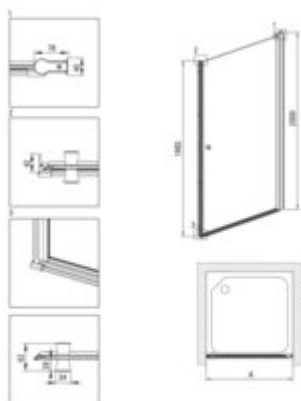

## Shower cabin, square

**Product code:** KKNNW08W08

**EAN:** 5907650885207

**Color:** nero

**Warranty [years]:** 5

Model	Size (mm)	A (mm)	A + 40 (mm)	A + 40 (mm)	A + 40 (mm)
KT70040P + KT7_0000	700x700	475-000	515-000	555-000	595-000
KT70040P + KT7_0000	800x800	575-000	615-000	655-000	695-000
KT70040P + KT7_0000	900x900	675-000	715-000	755-000	795-000
KT70040P + KT7_0000	1000x1000	775-000	815-000	855-000	895-000
KT70040P + KT7_0000	1100x1100	875-000	915-000	955-000	995-000

### Showe cabin

Finish	nero
Width [mm]	800
Height [mm]	2000
Glass finish	transparent
Glass thickness [mm]	6
Active cover	yes
installation	to be completed with KTS doors , to be completed with KTS walk-in
Side dimension [mm]	800
Masking of assembly elements	yes
Profiles levelling the curvature of the walls	yes
Holders	with safety
Tempered glass TOTAL WHITE	yes
Reversible doors	yes
Silent closing	yes
Installation without shower tray	yes
possible	
Lifting hinges	yes