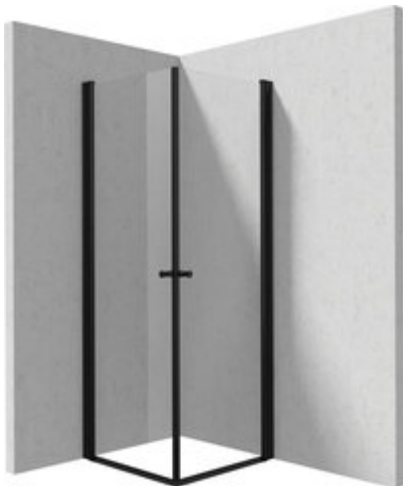

## Shower cabin, square

**Product code:** KKNNW08W08

**EAN:** 5907650885207

**Color:** nero

**Warranty [years]:** 5

Model	Size (mm)	A (mm)	A + 40 (mm)	A + 40 (mm)	A + 40 (mm)
KT70040P + KT7_0000	700x700	475-000	515-000	555-000	595-000
KT70040P + KT7_0000	800x800	575-000	615-000	655-000	695-000
KT70040P + KT7_0000	900x900	675-000	715-000	755-000	795-000
KT70040P + KT7_0000	1000x1000	775-000	815-000	855-000	895-000
KT70040P + KT7_0000	1100x1100	875-000	915-000	955-000	995-000

### Showe cabin

Finish	nero
Width [mm]	800
Height [mm]	2000
Glass finish	transparent
Glass thickness [mm]	6
Active cover	yes
installation	to be completed with KTS doors , to be completed with KTS walk-in
Side dimension [mm]	800
Masking of assembly elements	yes
Profiles levelling the curvature of the walls	yes
Holders	with safety
Tempered glass TOTAL WHITE	yes
Reversible doors	yes
Silent closing	yes
Installation without shower tray	yes
possible	
Lifting hinges	yes