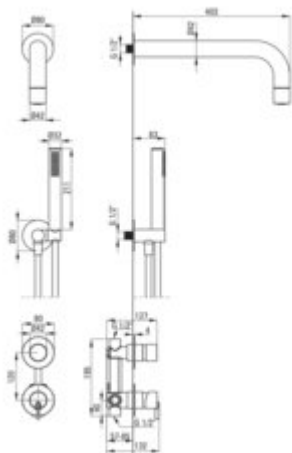

Concealed shower set, with a fixed shower head

Product code: NQS_09XK

EAN: 5907650819172

Color: chrome

Warranty [years]: 7

Mixer

Mixer type	single-handle, mixer
Installation method	concealed
Flow class [l/min]	S - 15.1-19.8 l/min
Acoustic group [dB]	I (x ≤ 20)

Spout

Spout type	still
Range of shower/ bath spout [mm]	382

Shower overhead

Shape	round
Material	brass
thickness	42
Diameter [mm]	42
Anti-calc	yes
Number of functions	1
Stream type	rain

Hand shower

Number of functions	1
Anti-calc	yes
Stream type	rain
Additional features	cool-out

Hose

Length [mm]	1500
Braid material	PVC
Anti-twist	1

Angled hose connector

Finish	steel
Connection type	for the hose with hand shower holder
Shape	round
Material	brass
Connection thread	yes
Concealed mounting	yes

Features:

- Deante Design Studio Collection
- Noble form and timeless simplicity
- Optimal cone-shaped water flow
- Flush-mounted installation ensures the aesthetics of the bathroom
- The mixer body is made of the highest quality brass
- Only the best materials, the quality of which has been confirmed by laboratory tests
- Adjustable shower hand angle
- Anti-twist system, preventing the hose from twisting
- Anti-calc hand shower
- Anti-calc system facilitating the removal of limescale deposits
- Cool-out hand shower
- Durable hose ends made of brass
- The faucet includes a concealed element
- Ceramic mechanical Click type function switch