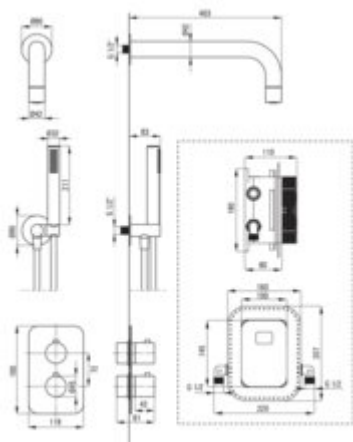

BOX

Concealed shower set, with thermostatic BOX

Product code: BXYZCEBT

EAN: 5907650872269

Color: brushed bronze

Warranty [years]: 7

Mixer (BXY_X44T)

Mixer type	Concealed BOX, thermostatic
Installation method	concealed
Flow class [l/min]	S - 15.1-19.8 l/min
Acoustic group [dB]	I (x ≤ 20)

Mixer (BXY_CEBT)

Mixer type	Concealed BOX
Installation method	concealed

Spout

Spout type	still
Range of shower/ bath spout [mm]	382

Shower overhead

Shape	round
Material	brass
thickness	42
Diameter [mm]	42
Anti-calc	yes
Number of functions	1
Stream type	rain

Hand shower

Number of functions	1
Anti-calc	yes
Stream type	rain
Additional features	cool-out

Hose

Length [mm]	1500
Braid material	PVC
Anti-twist	1

Angled hose connector

Finish	brushed bronze
Connection type	for the hose with hand shower holder
Shape	round
Material	brass
Connection thread	yes
Concealed mounting	yes

Features:

- Only the best materials, the quality of which has been confirmed by laboratory tests
- Flush-mounted installation ensures the aesthetics of the bathroom
- Cleaning agent for fixtures in all colors available
- Coating applied using the PVD method
- Anti-twist system, preventing the hose from twisting
- Convenient installation - you can install the BOX now and choose external elements at any
- Timelessness and unlimited creative possibilities
- The best materials guarantee durability and reliability of the product
- Innovative and easy-to-maintain coating - brushed bronze
- Adjustable shower hand angle
- 38°C temperature lock