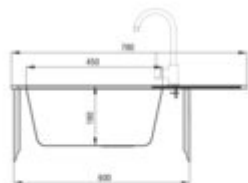

XYLO

Steel sink, 1-bowl with drainer

Product code: ZEX_311B

EAN: 5908212034248

Color: décor

Warranty [years]: 2

Sink

Finish	décor
Surface type	décor
Material	steel 304
Installation method	inset
Number of bowls	1
Minimum cabinet width [mm]	600
Width [mm]	500
Length [mm]	780
Height [mm]	180
Bowl depth [mm]	180
Cut-out Length [mm]	760
Cut-out Width [mm]	480
Reversible	yes
Equipped with accessories	yes
Drain diameter	3.5"

Sink waste kit

Finish	steel
Plug type	manual
Low siphon/ Space saver	yes
possibility to connect a dishwasher/ washing machine	yes

Features:

- High-strength stainless steel
- The sink is equipped with fittings with a connection to the dishwasher
- Natural antiseptic properties of steel
- The décor finish has increased scratch resistance
- Dedicated cleaning agent, safe for cleaned surfaces
- Self-drilling tap hole - without voiding the warranty.