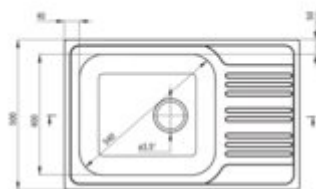

XYLO

Steel sink, 1-bowl with drainer

Product code: ZEX_311B

EAN: 5908212034248

Color: décor

Warranty [years]: 2

Sink

Finish	décor
Surface type	décor
Material	steel 304
Installation method	inset
Number of bowls	1
Minimum cabinet width [mm]	600
Width [mm]	500
Length [mm]	780
Height [mm]	180
Bowl depth [mm]	180
Cut-out Length [mm]	760
Cut-out Width [mm]	480
Reversible	yes
Equipped with accessories	yes
Drain diameter	3.5"

Sink waste kit

Finish	steel
Plug type	manual
Low siphon/ Space saver	yes
possibility to connect a dishwasher/ washing machine	yes

Features:

- High-strength stainless steel
- The sink is equipped with fittings with a connection to the dishwasher
- Natural antiseptic properties of steel
- The décor finish has increased scratch resistance
- Dedicated cleaning agent, safe for cleaned surfaces
- Self-drilling tap hole - without voiding the warranty.