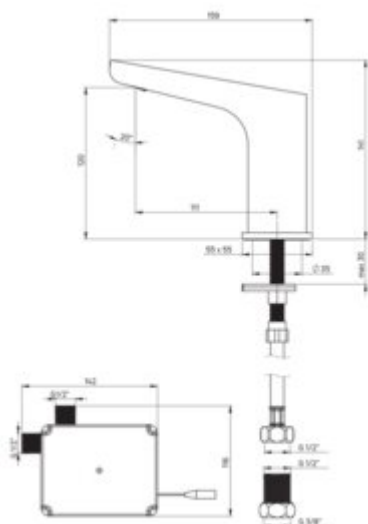

### Mixer

Finish	chrome
Material	brass
Mixer type	sensor
Installation method	standing
Total mixer height [mm]	141
Flow class [l/min]	Z - 4-9 l/min
Acoustic group [dB]	I (x <= 20)
Check valves	yes

### Spout

Mixer spout range [mm]	111
Material	brass

### Aerator

Aerator type	swivel, flat
Aerator size	M24

### Connecting hose

Length [mm]	450
Installation thread	1/2"
Connection thread	M10