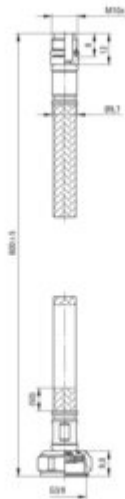

Connecting hose, for deck-mounted taps

Product code: XDT00VUU3

EAN: 5907650890904

Warranty [years]: 2

Length [mm]	600
Installation thread	3/8"
Connection thread	M10
material oplotu	stainless steel

Features: