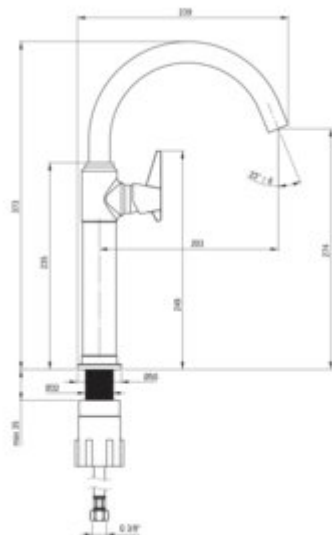

## Washbasin tap, tall

Product code: BQT\_020K

EAN: 5907650827405

Color: chrome

Warranty [years]: 7

### Mixer

Finish	chrome
Material	brass
Mixer type	single-handle, mixer
Installation method	standing
Total mixer height [mm]	373
Flow class [l/min]	Z - 4-9 l/min
Acoustic group [dB]	I (x <= 20)

### Mixer cartridge

Ceramic cartridge size	25 mm
------------------------	-------

### Connecting hose

Length [mm]	450
Installation thread	3/8"
Connection thread	M10