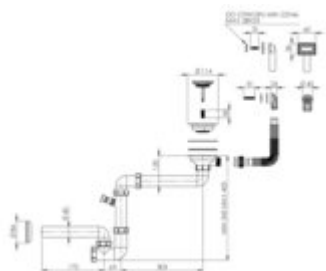

Sink siphon, 1-bowl

Product code: ZXY_9949

EAN: 5907650847151

Color: steel

Warranty [years]: 2

Finish	steel
Sink material	granite, ceramic, steel
Sink installation method	inset, flush, undermount, farmhouse
Number of sink bowls	1
Overflow type	round
Overflow spot	in a bowl
Drain diameter	3.5"
Plug type	manual
Low siphon/ Space saver	yes
possibility to connect a dishwasher/ washing machine	yes

Features:

- Only the best materials, the quality of which has been confirmed by laboratory tests
- Hygienic certificate of the National Institute of Hygiene confirming the product's compliance
- Dedicated cleaning agent, safe for cleaned surfaces
- The siphon can be installed to a connection with a diameter of 32 mm or 40 mm