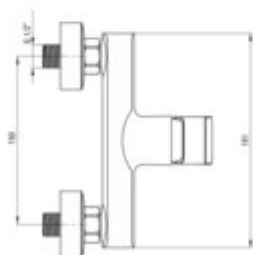

MARO

Shower mixer, wall-mounted

Product code: BLO_N40M

EAN: 5907650816683

Color: nero

Warranty [years]: 5

Mixer

Finish	black
Material	brass
Mixer type	single-handle, mixer
Installation method	wall-mounted
Flow class [l/min]	S - 15.1-19.8 l/min
Acoustic group [dB]	II (20 < x <= 30)

Mixer cartridge

Ceramic cartridge size	35 mm
------------------------	-------

Features:

- Innovative, durable and easy to clean Nero coating
- Only the best materials, the quality of which has been confirmed by laboratory tests
- Cleaning agent for fixtures in all colors available