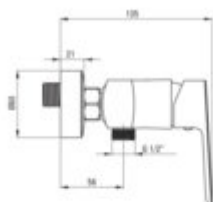

MARO

Shower mixer, wall-mounted

Product code: BLO_N40M

EAN: 5907650816683

Color: nero

Warranty [years]: 5

Mixer

Finish	black
Material	brass
Mixer type	single-handle, mixer
Installation method	wall-mounted
Flow class [l/min]	S - 15.1-19.8 l/min
Acoustic group [dB]	II (20 < x <= 30)

Mixer cartridge

Ceramic cartridge size	35 mm
------------------------	-------

Features:

- Innovative, durable and easy to clean Nero coating
- Only the best materials, the quality of which has been confirmed by laboratory tests
- Cleaning agent for fixtures in all colors available