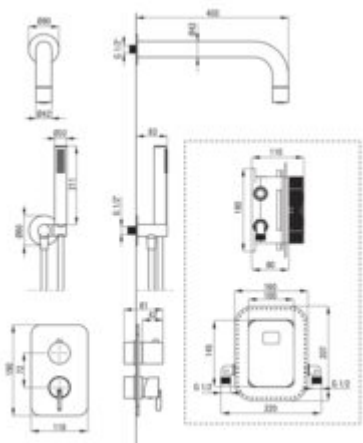

SILIA
Concealed shower set, with mixer
BOX

Product code: BXYZRQSM
EAN: 5907650844747
Color: brushed gold
Warranty [years]: 7

Mixer (BXY_X44M)

Mixer type	Concealed BOX, mixer
Installation method	concealed
Flow class [l/min]	B ≤ 25.2 (19.9 - 25.2)
Acoustic group [dB]	I (x ≤ 20)

Mixer (BXY_RQSM)

Mixer type	Concealed BOX
Installation method	concealed

Spout

Spout type	still
Range of shower/ bath spout [mm]	382

Shower overhead

Shape	round
Material	brass
thickness	42
Diameter [mm]	42
Anti-calc	yes
Number of functions	1
Stream type	rain

Hand shower

Number of functions	1
Anti-calc	yes
Stream type	rain
Additional features	cool-out

Angled hose connector

Finish	brushed gold
Connection type	for the hose with hand shower holder
Shape	round
Material	brass
Connection thread	yes
Concealed mounting	yes