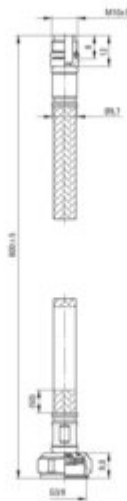

## Connecting hose, for deck-mounted taps

**Product code:** XDT00VUU3

**EAN:** 5907650890904

**Warranty [years]:** 2

Length [mm]	600
Installation thread	3/8"
Connection thread	M10
material oplotu	stainless steel