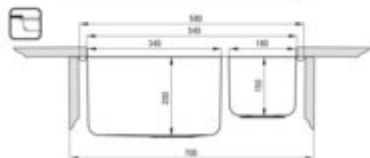

EGERIA
Steel sink, 1.5-bowl

Product code: ZPE_050C

EAN: 5908212048436

Color: brushed steel

Warranty [years]: 2

Sink

Finish	steel
Surface type	brushed
Material	steel 304
Installation method	inset, undermount
Number of bowls	1.5
Minimum cabinet width [mm]	600
Width [mm]	440
Length [mm]	580
Height [mm]	200
Bowl depth [mm]	200
2nd bowl depth [mm]	150
Cut-out Length [mm]	560
Cut-out Width [mm]	420
Cut-out Length [mm]	540
Cut-out Width [mm]	400
Steel thickness [mm]	1
Reversible	no
Equipped with accessories	yes
Drain diameter	3.5"
Additional features	drain cover included

Sink waste kit

Finish	steel
Plug type	automatic
Low siphon/ Space saver	yes
Telescopic siphon	yes
possibility to connect a dishwasher/ washing machine	yes

Features:

- Drain cover
- High-strength stainless steel
- The sink is equipped with fittings with a connection to the dishwasher
- Natural antiseptic properties of steel
- Additional multi-functional small compartment - e.g. for rinsing vegetables and fruits or
- Dedicated cleaning agent, safe for cleaned surfaces
- Space-saving siphon which facilitates e.g. sorting waste
- Accessories with automatic shut-off of the drain