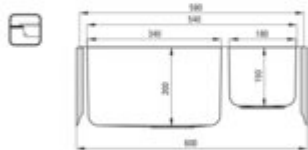

EGERIA
Steel sink, 1.5-bowl

Product code: ZPE_050C

EAN: 5908212048436

Color: brushed steel

Warranty [years]: 2

Sink

Finish	steel
Surface type	brushed
Material	steel 304
Installation method	inset, undermount
Number of bowls	1.5
Minimum cabinet width [mm]	600
Width [mm]	440
Length [mm]	580
Height [mm]	200
Bowl depth [mm]	200
2nd bowl depth [mm]	150
Cut-out Length [mm]	560
Cut-out Width [mm]	420
Cut-out Length [mm]	540
Cut-out Width [mm]	400
Steel thickness [mm]	1
Reversible	no
Equipped with accessories	yes
Drain diameter	3.5"
Additional features	drain cover included

Sink waste kit

Finish	steel
Plug type	automatic
Low siphon/ Space saver	yes
Telescopic siphon	yes
possibility to connect a dishwasher/ washing machine	yes

Features:

- Drain cover
- High-strength stainless steel
- The sink is equipped with fittings with a connection to the dishwasher
- Natural antiseptic properties of steel
- Additional multi-functional small compartment - e.g. for rinsing vegetables and fruits or
- Dedicated cleaning agent, safe for cleaned surfaces
- Space-saving siphon which facilitates e.g. sorting waste
- Accessories with automatic shut-off of the drain