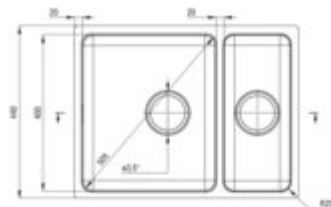

EGERIA
Steel sink, 1.5-bowl

Product code: ZPE_050C

EAN: 5908212048436

Color: brushed steel

Warranty [years]: 2

Sink

Finish	steel
Surface type	brushed
Material	steel 304
Installation method	inset, undermount
Number of bowls	1.5
Minimum cabinet width [mm]	600
Width [mm]	440
Length [mm]	580
Height [mm]	200
Bowl depth [mm]	200
2nd bowl depth [mm]	150
Cut-out Length [mm]	560
Cut-out Width [mm]	420
Cut-out Length [mm]	540
Cut-out Width [mm]	400
Steel thickness [mm]	1
Reversible	no
Equipped with accessories	yes
Drain diameter	3.5"
Additional features	drain cover included

Sink waste kit

Finish	steel
Plug type	automatic
Low siphon/ Space saver	yes
Telescopic siphon	yes
possibility to connect a dishwasher/ washing machine	yes

Features:

- Drain cover
- High-strength stainless steel
- The sink is equipped with fittings with a connection to the dishwasher
- Natural antiseptic properties of steel
- Additional multi-functional small compartment - e.g. for rinsing vegetables and fruits or
- Dedicated cleaning agent, safe for cleaned surfaces
- Space-saving siphon which facilitates e.g. sorting waste
- Accessories with automatic shut-off of the drain