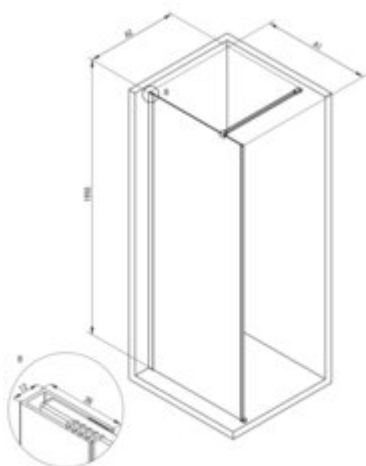

PRIZMA
Shower wall, walk-in

Product code: KTJ_N38P

EAN: 5907650839453

Color: nero

Warranty [years]: 5

Shower door

rails adjustable stiffening the cabin

Showe cabin

Finish	nero
Width [mm]	800
Height [mm]	1950
Glass finish	transparent
Glass thickness [mm]	6
Active cover	yes
Side dimension [mm]	780
Tempered glass TOTAL WHITE	no
Reversible doors	yes
Installation without shower tray	yes possible

Features:

- Only the best materials, the quality of which has been confirmed by laboratory tests
- Hydrophobic Active-Cover coating that makes it easier for water to run off the glass
- Possibility to install the cabin without a shower tray, directly on the tiles
- Safe and durable tempered glass
- Dedicated to Active Cover surfaces
- Resistance to impacts, chemicals and stains in accordance with PN-EN 14428+A1:2008 norm, c
- Reversible door that allows the cabin to be mounted on the right or left side
- Dedicated cleaning agent, safe for cleaned surfaces
- Free combination of elements