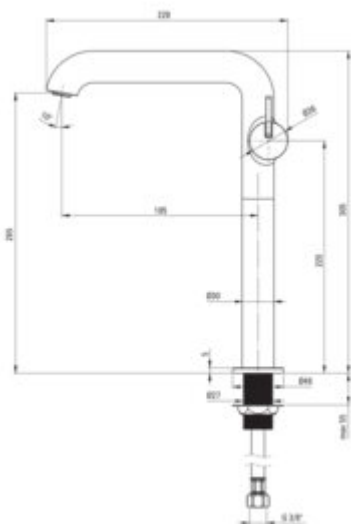

SILIA

Washbasin tap, tall

Product code: BQS_024K

EAN: 5907650853862

Color: chrome

Warranty [years]: 7

Mixer

Finish	chrome
Material	brass
Mixer type	single-handle, mixer
Installation method	standing
Total mixer height [mm]	305
Flow class [l/min]	Z - 4-9 l/min
Acoustic group [dB]	I (x ≤ 20)

Mixer cartridge

Ceramic cartridge size	25 mm
------------------------	-------

Aerator

Aerator type	swivel, flat
Aerator size	M24

Features:

- Deante Design Studio Collection
- Noble form and timeless simplicity
- The mixer body is made of the highest quality brass
- The mixer is equipped with a stream aerator
- The movable aerator allows you to direct the water stream
- Only the best materials, the quality of which has been confirmed by laboratory tests
- 45 cm connection hoses included
- The mounting sleeve facilitates the installation of the mixer
- Z flow class (4-9 l/min) allowing for water consumption reduction
- The lever on the side makes it easier to keep the spout clean
- Cleaning agent for fixtures in all colors available