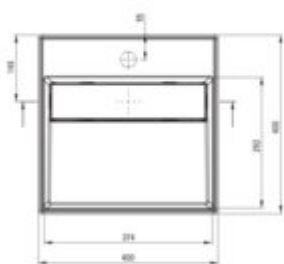

CORREO Granite washbasin, countertop

Product code: CQR_SU4M

EAN: 5907650865186

Color: metallic grey

Warranty [years]: 10

Finish	metallic grey
Material	granite
Installation method	countertop/standing
Width [mm]	400
Length [mm]	400
Height [mm]	130
Depth [mm]	120
Pre-drilled tap holes	1
Antibacterial	yes
Hydrophobicity	yes
Without overflow	yes

Features:

- Hydrophobic properties repel water molecules
- Properties of Deante granite: resistance to impact, high temperature, discoloration, therm
- The finish enriched with silver ions adds antiseptic properties
- Only the best materials, the quality of which has been confirmed by laboratory tests
- Dedicated cleaning agent, safe for cleaned surfaces