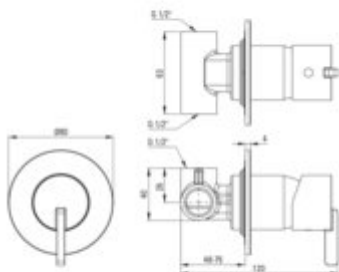

SILIA

Shower mixer, concealed

Product code: BQS_N44L

EAN: 5907650859666

Color: nero

Warranty [years]: 7

Mixer

Finish	nero
Material	brass
Mixer type	single-handle, mixer
Installation method	concealed
Flow class [l/min]	S - 15.1-19.8 l/min
Acoustic group [dB]	I (x ≤ 20)

Mixer cartridge

Ceramic cartridge size	35 mm
------------------------	-------

Features:

- Flush-mounted installation ensures the aesthetics of the bathroom
- Only the best materials, the quality of which has been confirmed by laboratory tests
- Noble form and timeless simplicity
- Innovative, durable and easy to clean Nero coating
- Cleaning agent for fixtures in all colors available
- Deante Design Studio Collection