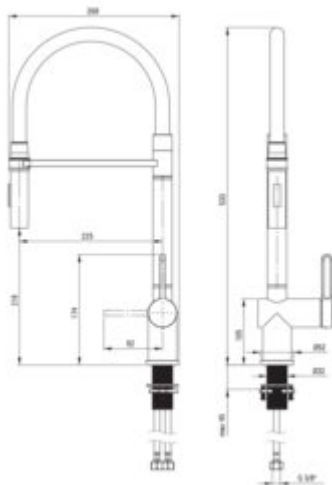

MAGNETIC Kitchen tap

Product code: BRM_C72M
EAN: 5907650864103
Color: brushed bronze
Warranty [years]: 7

Mixer

| | |
|---------------------|----------------------|
| Finish | brushed bronze |
| Material | steel 304 |
| Mixer type | single-handle, mixer |
| Installation method | standing |
| Flow class [l/min] | Z - 4-9 l/min |
| Acoustic group [dB] | I (x ≤ 20) |

Mixer cartridge

| | |
|------------------------|-------|
| Ceramic cartridge size | 35 mm |
|------------------------|-------|

Spout

| | |
|------------|----------|
| Spout type | elastic |
| Material | silicone |

Aerator

| | |
|--------------|-----------|
| Aerator type | honeycomb |
|--------------|-----------|

Connecting hose

| | |
|---------------------|------|
| Length [mm] | 600 |
| Installation thread | 3/8" |
| Connection thread | M10 |

Hand shower

| | |
|---------------------|---|
| Number of functions | 2 |
|---------------------|---|

Features:

- Deante Design Studio Collection
- Coating applied using the PVD method
- Innovative and easy-to-maintain coating - brushed bronze
- The mixer is equipped with a stream aerator
- Z flow class (4-9 l/min) allowing for water consumption reduction
- The mounting sleeve facilitates the installation of the mixer
- 2-function spout
- Magnetic spout holder
- 45 cm connection hoses included