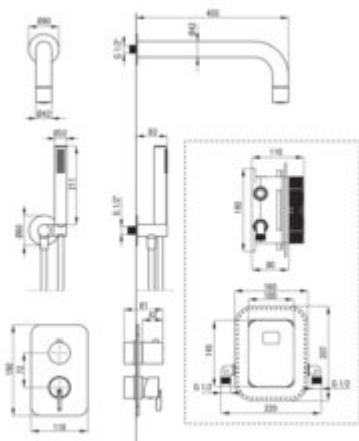

SILIA
Concealed shower set, with mixer
BOX

Product code: BXYZNQSM
EAN: 5907650844518
Color: nero
Warranty [years]: 7

Mixer (BXY_X44M)

Mixer type	Concealed BOX, mixer
Installation method	concealed
Flow class [l/min]	B <= 25.2 (19.9 - 25.2)
Acoustic group [dB]	I (x <= 20)

Mixer (BXY_NQSM)

Mixer type	Concealed BOX
------------	---------------

Spout

Spout type	still
Range of shower/ bath spout [mm]	382

Shower overhead

Shape	round
Material	brass
thickness	42
Diameter [mm]	42
Anti-calc	yes
Number of functions	1
Stream type	rain

Hand shower

Number of functions	1
Anti-calc	yes
Stream type	rain
Additional features	cool-out

Angled hose connector

Finish	nero
Connection type	for the hose with hand shower holder
Shape	round
Material	brass
Connection thread	yes
Concealed mounting	yes