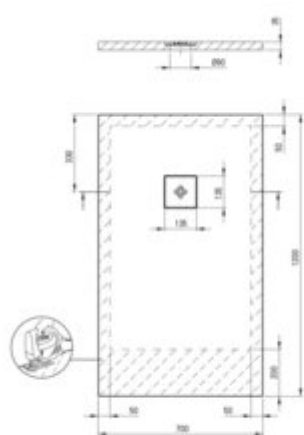

SILIA

Acrylic shower tray, rectangular

Product code: KSKA00712B

EAN: 5907650893899

Color: white

Warranty [years]: 2

Finish	white
Material	acrylic
Shape	rectangular
Width [mm]	700
Length [mm]	1200
Height [mm]	35
Installation method	directly on the spout, on the construction material support, on the floor level
Drain diameter	90
Non-slip lugs	yes
possibility to cut to size	yes

Features:

- Deante Design Studio Collection
- Structured surface with anti-slip properties
- Durable acrylic material that maintains its shine and color
- For installation at floor level, directly on the screed or supported by construction mater
- Warning! The NHC_029D siphon fits this shower tray
- Only the best materials, the quality of which has been confirmed by laboratory tests
- SOLID PLUS technology: composite filling guaranteeing full stability, effective insulation
- Dedicated cleaning agent, safe for cleaned surfaces