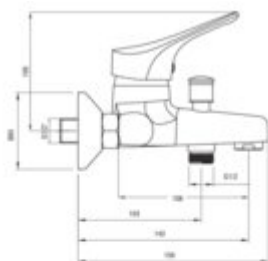

JOKO

Bath mixer, wall-mounted

Product code: BOJE010M

EAN: 5907650865285

Color: chrome

Warranty [years]: 5

Mixer

Finish	chrome
Material	brass
Mixer type	single-handle, mixer
Installation method	wall-mounted
Flow class [l/min]	A ≤ 15 (9.1 - 15)
Acoustic group [dB]	I (x ≤ 20)

Mixer cartridge

Ceramic cartridge size	40 mm
Eco-click cartridge	yes
Temperature lock	yes
Flow lock	no

Spout

Spout type	still
Mixer spout range [mm]	143
Material	brass

Function switch

Switch type	pressure

Aerator

Aerator type	honeycomb
Aerator size	M24

Features:

- Only the best materials, the quality of which has been confirmed by laboratory tests
- Two-step ECO-click cartridge, allowing to reduce the water flow below 5 l/min
- The mixer body is made of the highest quality brass
- Cleaning agent for fixtures in all colors available