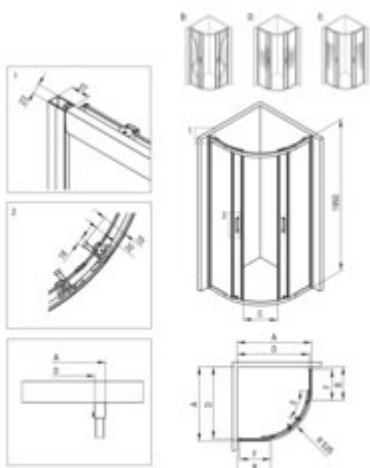

FUNKIA EVO

Shower cabin, half round

Product code: KYP_NB88P

EAN: 5907650898771

Color: nero

Warranty [years]: 5

Model	Size	A [mm]	B [mm]	C [mm]	D [mm]	E [mm]	F [mm]
KYP_NB88P	800x800	785-800	251	800	784	376	226
KYP_NB88P	800x900	800-900	251	920	804	376	226

Finish	nero
Shape	half round
Width [mm]	800
Height [mm]	1950
Glass finish	transparentne wzór fala
Glass thickness [mm]	5
Active cover	yes
Adjustment range up to [mm]	20
Masking of assembly elements	yes
Profiles levelling the curvature of the walls	yes
Reversible doors	yes
Installation without shower tray possible	yes
Double top rollers with ball bearings	yes
Detachable lower rollers	yes
Quick assembly with clips	yes