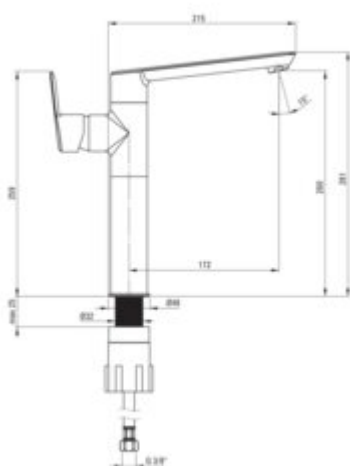

## Washbasin tap, tall

**Product code:** BQA\_D20K

**EAN:** 5907650826439

**Color:** titanium

**Warranty [years]:** 7

### Mixer

Finish	titanium
Material	brass
Mixer type	single-handle, mixer
Installation method	standing
Total mixer height [mm]	289
Flow class [l/min]	A <= 15 (9.1 - 15)
Acoustic group [dB]	I (x <= 20)
Plug included in the set	no

### Mixer cartridge

Ceramic cartridge size	35 mm
------------------------	-------

### Connecting hose

Length [mm]	450
Installation thread	3/8"
Connection thread	M10