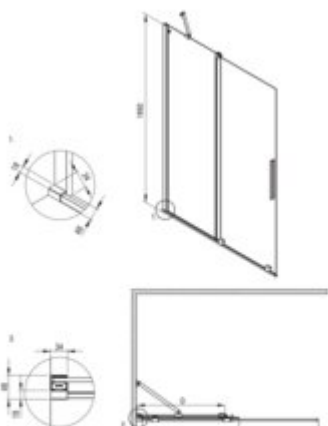

PRIZMA
Shower cabin, square

Product code: KPNCP10P10
EAN: 5907650899761
Color: brushed bronze
Warranty [years]: 5

Model	Type	A (mm)	B (mm)	C (mm)	D (mm)
WTJ K388	800x1950	790-800	310	620	570
WTJ K388	900x1950	880-900	360	670	620
WTJ K326	1200x1950	1180-1200	410	720	670
WTJ K326	1200x1950	1180-1200	510	820	670
WTJ K348	1400x1950	1380-1400	510	720	670

Showe cabin

Finish	brushed bronze
Width [mm]	1000
Height [mm]	1950
Glass finish	transparent
Glass thickness [mm]	6
Active cover	yes
Side dimension [mm]	1000
Railings	short to perpendicular wall/long to parallel wall
Reversible doors	yes
Installation without shower tray	yes possible
Possibility to install a railing to a perpendicular wall	yes