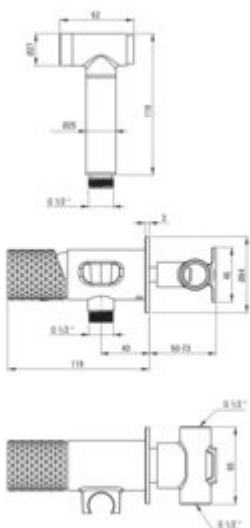

SILIA HEXA

Bidet tap, concealed

Product code: BHS_R34M

EAN: 5907650886945

Color: brushed gold

Warranty [years]: 7

Mixer

| | |
|-------------------------|----------------------|
| Finish | brushed gold |
| Material | brass |
| Mixer type | single-handle, mixer |
| Installation method | concealed |
| Total mixer height [mm] | 107 |
| Flow class [l/min] | Z - 4-9 l/min |
| Acoustic group [dB] | II (20 < x <= 30) |
| Check valves | yes |

Mixer cartridge

| | |
|------------------------|-------|
| Ceramic cartridge size | 35 mm |
|------------------------|-------|

Hose

| | |
|-------------|------|
| Length [mm] | 1200 |
| Anti-twist | 1 |

Hand shower

| | |
|---------------------|-----|
| Number of functions | 1 |
| Start_stop | yes |

Features:

- Deante Design Studio Collection
- Decorative lever - jewelry for your bathroom
- Noble form and timeless simplicity
- Coating applied using the PVD method
- Innovative and easy to maintain brushed gold coating
- Flush-mounted installation ensures the aesthetics of the bathroom
- The mixer body is made of the highest quality brass
- Only the best materials, the quality of which has been confirmed by laboratory tests
- Durable hose ends made of brass
- Anti-twist system, preventing the hose from twisting
- Z flow class (4-9 l/min) allowing for water consumption reduction
- The mixer is equipped with non-return valves so that the mixed water does not flow back in
- Cleaning agent for fixtures in all colors available