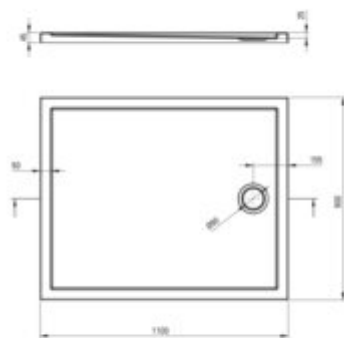

PRIZMA

Acrylic shower tray, rectangular

Product code: KTJ_087B

EAN: 5907650872313

Color: white

Warranty [years]: 2

Finish	white
Material	acrylic
Shape	rectangular
Width [mm]	900
Length [mm]	1100
Height [mm]	45
Installation method	directly on the spout, on the floor level, on the construction material support
Drain diameter	90

Features:

- Durable acrylic material that maintains its shine and color
- Only the best materials, the quality of which has been confirmed by laboratory tests
- For installation at floor level, directly on the screed or supported by construction mater
- Note! The NHC_029C and NHC_029D siphons are compatible with the shower tray.