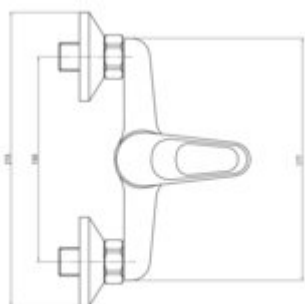

LOBO

Shower mixer, wall-mounted

Product code: BYU_040M

EAN: 5908212002179

Color: chrome

Warranty [years]: 5

Mixer

Finish	chrome
Material	brass
Mixer type	single-handle, mixer
Installation method	wall-mounted
Total mixer height [mm]	126
Flow class [l/min]	B <= 25.2 (19.9 - 25.2)
Acoustic group [dB]	II (20 < x <= 30)

Mixer cartridge

Ceramic cartridge size	35 mm
------------------------	-------

Features:

- Cleaning agent for fixtures in all colors available