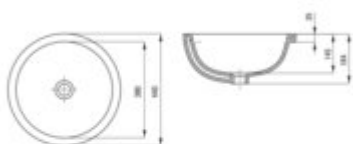

ALPINIA

Ceramic washbasin, undermount

Product code: CGA_6U3U

EAN: 5907650831396

Color: white

Warranty [years]: 10

Finish	white
Material	ceramic
Installation method	undermount
Height [mm]	184
Depth [mm]	145

Features:

- Hard and durable ceramics does not lose its properties with long use
- Antibacterial coating, preventing the growth of microorganisms
- Dedicated cleaning agent, safe for cleaned surfaces