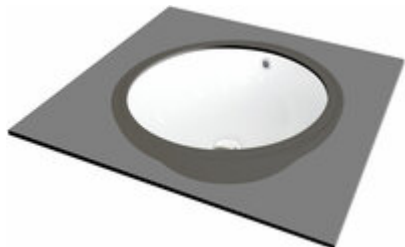

ALPINIA

Ceramic washbasin, undermount

Product code: CGA_6U3U

EAN: 5907650831396

Color: white

Warranty [years]: 10

Finish	white
Material	ceramic
Installation method	undermount
Height [mm]	184
Depth [mm]	145

Features:

- Hard and durable ceramics does not lose its properties with long use
- Antibacterial coating, preventing the growth of microorganisms
- Dedicated cleaning agent, safe for cleaned surfaces