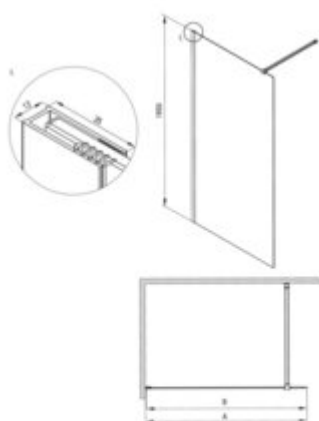

PRIZMA
Shower wall, walk-in

Product code: KTJ_A31P

EAN: 5907650881704

Color: bianco

Warranty [years]: 5

Shower door

rails adjustable stiffening the cabin

Showe cabin

Width [mm]	1100
Height [mm]	1950
Glass finish	transparent
Glass thickness [mm]	6
Active cover	yes
Side dimension [mm]	1080
Reversible doors	yes
Installation without shower tray	yes possible

Features:

- Safe and durable tempered glass
- Possibility to install the cabin without a shower tray, directly on the tiles
- Hydrophobic Active-Cover coating that makes it easier for water to run off the glass
- Dedicated to Active Cover surfaces
- Only the best materials, the quality of which has been confirmed by laboratory tests
- Reversible door that allows the cabin to be mounted on the right or left side
- Resistance to impacts, chemicals and stains in accordance with PN-EN 14428+A1:2008 norm, c
- Can be combined with a second sliding wall and the Prizma walk-in shower wall
- Possibility of mounting the cabin directly on tiles or on Correo granite (KQR) and Kerria Plus acrylic (KTS) shower trays
- Free combination of elements
- Innovative and durable Bianco coating