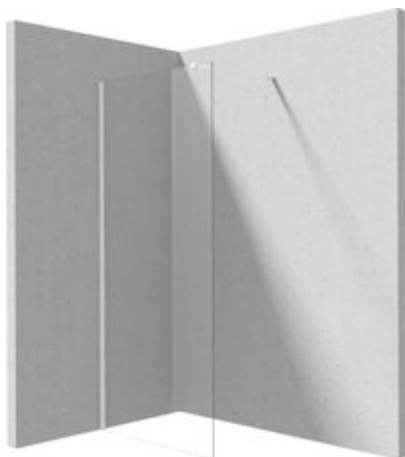

PRIZMA
Shower wall, walk-in

Product code: KTJ_A31P

EAN: 5907650881704

Color: bianco

Warranty [years]: 5

Shower door

rails adjustable stiffening the cabin

Showe cabin

Width [mm]	1100
Height [mm]	1950
Glass finish	transparent
Glass thickness [mm]	6
Active cover	yes
Side dimension [mm]	1080
Reversible doors	yes
Installation without shower tray	yes possible

Features:

- Safe and durable tempered glass
- Possibility to install the cabin without a shower tray, directly on the tiles
- Hydrophobic Active-Cover coating that makes it easier for water to run off the glass
- Dedicated to Active Cover surfaces
- Only the best materials, the quality of which has been confirmed by laboratory tests
- Reversible door that allows the cabin to be mounted on the right or left side
- Resistance to impacts, chemicals and stains in accordance with PN-EN 14428+A1:2008 norm, c
- Can be combined with a second sliding wall and the Prizma walk-in shower wall
- Possibility of mounting the cabin directly on tiles or on Correo granite (KQR) and Kerria Plus acrylic (KTS) shower trays
- Free combination of elements
- Innovative and durable Bianco coating