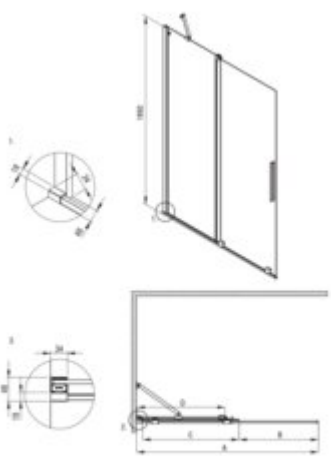

PRIZMA Shower wall, walk-in

Product code: KTJ_A39R

EAN: 5907650849421

Color: bianco

Warranty [years]: 5

Model	Size	A (mm)	B (mm)	C (mm)	D (mm)
KTJ K38R	800x1950	780-800	310	420	370
KTJ K39R	900x1950	880-900	360	470	420
KTJ K30R	1000x1950	980-1000	410	520	470
KTJ K32R	1200x1950	1180-1200	510	620	570
KTJ K34R	1400x1950	1380-1400	610	720	670

Finish	bianco
Width [mm]	900
Height [mm]	1950
Glass finish	transparent
Glass thickness [mm]	6
Active cover	yes
Side dimension [mm]	900
Railings	short to perpendicular wall/long to parallel wall
Tempered glass TOTAL WHITE	no
Reversible doors	yes
Installation without shower tray possible	yes
Possibility to install a railing to a perpendicular wall	yes

Features:

- Can be combined with a second sliding wall and the Prizma walk-in shower wall
- Safe and durable tempered glass
- Possibility to install the cabin without a shower tray, directly on the tiles
- Hydrophobic Active-Cover coating that makes it easier for water to run off the glass
- Dedicated to Active Cover surfaces
- Only the best materials, the quality of which has been confirmed by laboratory tests
- Reversible door that allows the cabin to be mounted on the right or left side
- The railings give the structure rigidity
- Resistance to impacts, chemicals and stains in accordance with PN-EN 14428+A1:2008 norm, c
- Dedicated cleaning agent, safe for cleaned surfaces
- Possibility of mounting the cabin directly on tiles or on Correo granite (KQR) and Kerria Plus acrylic (KTS) shower trays
- The set includes two rails - short and long
- Free combination of elements