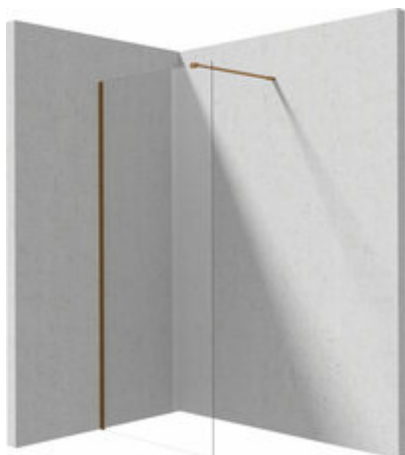

PRIZMA

Shower wall, walk-in

Product code: KTJ_C38P

EAN: 5907650899068

Color: brushed bronze

Warranty [years]: 5

Finish	brushed bronze
Width [mm]	800
Height [mm]	1950
Glass finish	transparent
Glass thickness [mm]	6
Active cover	yes
Side dimension [mm]	780
Reversible doors	yes
Installation without shower tray	yes possible

Features:

- Safe and durable tempered glass
- Hydrophobic Active-Cover coating that makes it easier for water to run off the glass
- Dedicated to Active Cover surfaces
- The railings give the structure rigidity
- Only the best materials, the quality of which has been confirmed by laboratory tests
- Free combination of elements
- Can be combined with a second sliding wall and the Prizma walk-in shower wall
- Possibility to install the cabin without a shower tray, directly on the tiles
- Reversible door that allows the cabin to be mounted on the right or left side
- Resistance to impacts, chemicals and stains in accordance with PN-EN 14428+A1:2008 norm, c
- Possibility of mounting the cabin directly on tiles or on Correo granite (KQR) and Kerria Plus acrylic (KTS) shower trays