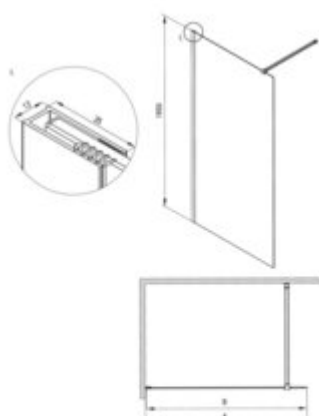

PRIZMA

Shower wall, walk-in

Product code: KTJ_C38P

EAN: 5907650899068

Color: brushed bronze

Warranty [years]: 5

Finish	brushed bronze
Width [mm]	800
Height [mm]	1950
Glass finish	transparent
Glass thickness [mm]	6
Active cover	yes
Side dimension [mm]	780
Reversible doors	yes
Installation without shower tray	yes possible

Features:

- Safe and durable tempered glass
- Hydrophobic Active-Cover coating that makes it easier for water to run off the glass
- Dedicated to Active Cover surfaces
- The railings give the structure rigidity
- Only the best materials, the quality of which has been confirmed by laboratory tests
- Free combination of elements
- Can be combined with a second sliding wall and the Prizma walk-in shower wall
- Possibility to install the cabin without a shower tray, directly on the tiles
- Reversible door that allows the cabin to be mounted on the right or left side
- Resistance to impacts, chemicals and stains in accordance with PN-EN 14428+A1:2008 norm, c
- Possibility of mounting the cabin directly on tiles or on Correo granite (KQR) and Kerria Plus acrylic (KTS) shower trays