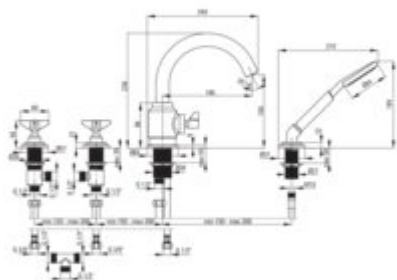

TEMISTO

Bath mixer, 4-hole

Product code: BQT_014D

EAN: 5908212075951

Color: chrome

Warranty [years]: 7

Mixer

Finish	chrome
Material	brass
Mixer type	two-handle
Installation method	standing
Total mixer height [mm]	238
Flow class [l/min]	S - 15.1-19.8 l/min
Acoustic group [dB]	I (x <= 20)

Mixer cartridge

Ceramic cartridge size	1/2"
------------------------	------

Spout

Spout type	still
Mixer spout range [mm]	195
Material	stainless steel

Function switch

Switch type	ceramic mechanical
-------------	--------------------

Aerator

Aerator type	swivel
Aerator size	M24

Connecting hose

Length [mm]	450
Installation thread	3/8"
Connection thread	M8

Hose

Length [mm]	1500
Braid type	double braided
Anti-twist	1

Hand shower

Number of functions	1
Anti-calc	yes

Features:

- Deante Design Studio Collection
- Design that connects the past with the future
- Hand-crafted elements
- Ceramic function switch
- The mixer body is made of the highest quality brass
- The mixer is equipped with a stream aerator
- The movable aerator allows you to direct the water stream
- The mounting sleeve facilitates the installation of the mixer
- 45 cm connection hoses included
- Anti-twist system, preventing the hose from twisting
- Only the best materials, the quality of which has been confirmed by laboratory tests
- Anti-calc hand shower
- Durable hose ends made of brass
- Cleaning agent for fixtures in all colors available