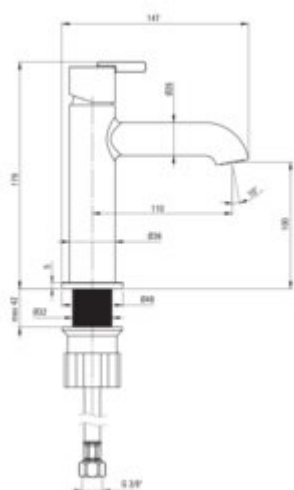

SILIA

Washbasin tap

Product code: BQS_C20M

EAN: 5907650869047

Color: brushed bronze

Warranty [years]: 7

Mixer

Finish brushed bronze

Material brass

Mixer type single-handle, mixer

Installation method standing

Total mixer height [mm] 179

Flow class [l/min] Z - 4-9 l/min

Mixer cartridge

Ceramic cartridge size 25 mm

Spout

Spout type still

Mixer spout range [mm] 110

Material brass

Aerator

Aerator type swivel, flat

Aerator size M18

Connecting hose

Length [mm] 450

Installation thread 3/8"

Connection thread M10

Features:

- Deante Design Studio Collection
- Coating applied using the PVD method
- Innovative and easy-to-maintain coating - brushed bronze
- Noble form and timeless simplicity
- 45 cm connection hoses included
- The mixer body is made of the highest quality brass
- The mixer is equipped with a stream aerator
- The movable aerator allows you to direct the water stream
- The mounting sleeve facilitates the installation of the mixer
- Z flow class (4-9 l/min) allowing for water consumption reduction
- Only the best materials, the quality of which has been confirmed by laboratory tests
- Cleaning agent for fixtures in all colors available