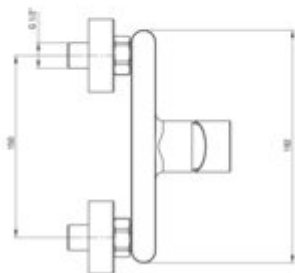

ALPINIA

Shower mixer, wall-mounted

Product code: BGAH040M

EAN: 5907650866725

Color: chrome

Warranty [years]: 7

Mixer

Finish	chrome
Material	brass
Mixer type	single-handle, mixer
Installation method	wall-mounted
Total mixer height [mm]	117
Flow class [l/min]	B <= 25.2 (19.9 - 25.2)
Check valves	yes

Mixer cartridge

Ceramic cartridge size	35 mm
Temperature lock	yes

Features:

- Light and subtle design
- Only the best materials, the quality of which has been confirmed by laboratory tests
- Cleaning agent for fixtures in all colors available