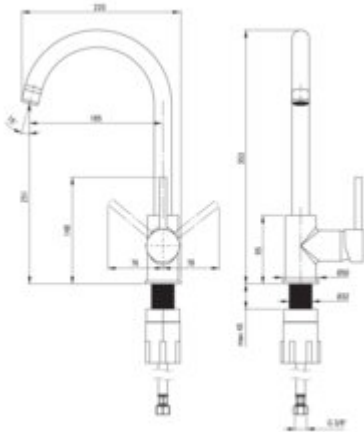

MILIN

Kitchen tap

Product code: BEU_S62M

EAN: 5908212060902

Color: grey matte

Warranty [years]: 7

Mixer

Finish	grey
Material	brass
Mixer type	single-handle, mixer
Installation method	standing
Total mixer height [mm]	353
Flow class [l/min]	Z - 4-9 l/min
Acoustic group [dB]	I (x <= 20)

Mixer cartridge

Ceramic cartridge size	35 mm
------------------------	-------

Spout

Spout type	swivel
Mixer spout range [mm]	185
Material	stainless steel

Aerator

Aerator type	honeycomb
Aerator size	M22

Connecting hose

Length [mm]	450
Installation thread	3/8"
Connection thread	M10

Features:

- The mixer body is made of the highest quality brass
- The mixer is equipped with a stream aerator
- The mounting sleeve facilitates the installation of the mixer
- 45 cm connection hoses included
- Z flow class (4-9 l/min) allowing for water consumption reduction
- Only the best materials, the quality of which has been confirmed by laboratory tests
- Cleaning agent for fixtures in all colors available