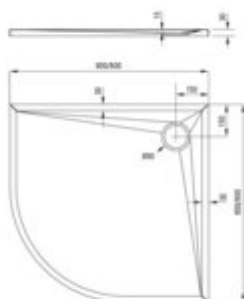

KERRIA PLUS

Acrylic shower tray, half round

Product code: KTS_053B

EAN: 5907650809692

Color: white

Warranty [years]: 5

Finish	white
Material	acrylic
Shape	half round
Width [mm]	900
Length [mm]	900
Height [mm]	30
arc radius [mm]	550
Installation method	directly on the spout, on the floor level, on the construction material support
Drain diameter	90
Antibacterial	yes
possibility to cut to size	yes

Features:

- Durable acrylic material that maintains its shine and color
- For installation at floor level, directly on the screed or supported by construction mater
- SOLID PLUS technology: composite filling guaranteeing full stability, effective insulation
- Possibility of cutting the Kerria Plus shower tray
- Warning! The NHC_029C siphon fits this shower tray
- Dedicated cleaning agent, safe for cleaned surfaces
- Only the best materials, the quality of which has been confirmed by laboratory tests