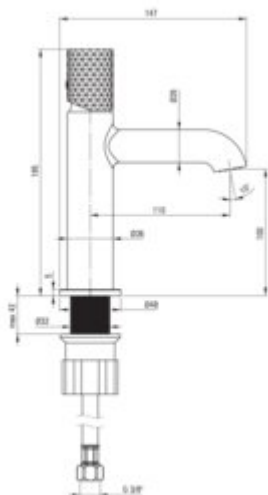

SILIA HEXA

Washbasin tap

Product code: BHS_F20M

EAN: 5907650886563

Color: brushed steel

Warranty [years]: 7

Mixer

Finish	steel
Material	brass
Mixer type	single-handle, mixer
Installation method	standing
Total mixer height [mm]	179
Flow class [l/min]	Z - 4-9 l/min
Acoustic group [dB]	I (x <= 20)

Mixer cartridge

Ceramic cartridge size	25 mm
------------------------	-------

Spout

Mixer spout range [mm]	110
Material	brass

Aerator

Aerator type	swivel, flat
Aerator size	M18

Connecting hose

Length [mm]	450
Installation thread	3/8"
Connection thread	M10

Features:

- Deante Design Studio Collection
- Decorative lever - jewelry for your bathroom
- Noble form and timeless simplicity
- Innovative and easy to maintain brushed steel coating
- Coating applied using the PVD method
- 45 cm connection hoses included
- The mixer body is made of the highest quality brass
- The mixer is equipped with a stream aerator
- The mounting sleeve facilitates the installation of the mixer
- The movable aerator allows you to direct the water stream
- Only the best materials, the quality of which has been confirmed by laboratory tests
- Z flow class (4-9 l/min) allowing for water consumption reduction
- Cleaning agent for fixtures in all colors available