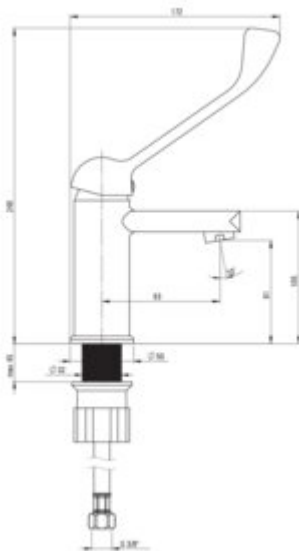

### Mixer

Finish	chrome
Material	brass
Mixer type	single-handle, mixer
Installation method	standing
Total mixer height [mm]	249
Flow class [l/min]	Z - 4-9 l/min
Acoustic group [dB]	I (x <= 20)
Clinic lever	yes

### Mixer cartridge

Ceramic cartridge size	35 mm
------------------------	-------

### Spout

Spout type	still
Mixer spout range [mm]	93
Material	brass

### Connecting hose

Length [mm]	450
Installation thread	3/8"
Connection thread	M10