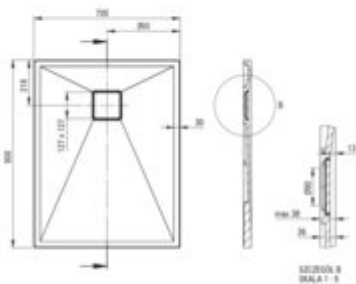

CORREO

Granite shower tray, rectangular

Product code: KQR_S71B

EAN: 5907650837725

Color: metallic grey

Warranty [years]: 10

Finish	metallic grey
Material	granite
Shape	rectangular
Width [mm]	700
Length [mm]	900
Height [mm]	36
Installation method	directly on the spout, on the construction material support, on the floor level
Drain diameter	90
possibility to cut to size	yes
Hydrophobicity	yes

Features:

- Properties of Deante granite: resistance to impact, high temperature, discoloration, therm
- Hydrophobic properties repel water molecules
- For installation at floor level, directly on the screed or supported by construction mater
- Possibility of cutting the granite shower tray
- Warning! The NHC_029C siphon fits this shower tray
- Warning! The NHC_029D siphon fits this shower tray
- Dedicated cleaning agent, safe for cleaned surfaces
- Only the best materials, the quality of which has been confirmed by laboratory tests
- The finish enriched with silver ions adds antiseptic properties
- Anti-slip properties of granite shower trays