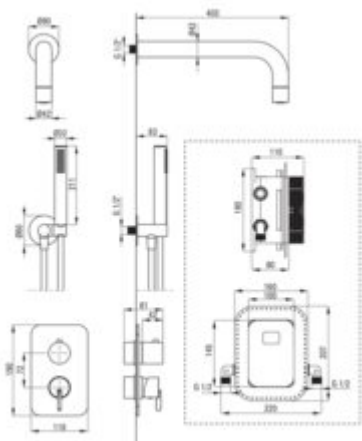

SILIA
Concealed shower set, with mixer
BOX

Product code: BXYZAQSM

EAN: 5907650858812

Color: bianco

Warranty [years]: 7

Mixer

Mixer type	Concealed BOX, mixer
Installation method	concealed
Flow class [l/min]	B <= 25.2 (19.9 - 25.2)
Acoustic group [dB]	I (x <= 20)

Spout

Spout type	still
Range of shower/ bath spout [mm]	382

Shower overhead

Shape	round
Material	brass
thickness	42
Diameter [mm]	42
Anti-calc	yes
Number of functions	1
Stream type	rain

Hand shower

Number of functions	1
Anti-calc	yes
Stream type	rain
Additional features	cool-out

Angled hose connector

Finish	bianco
Connection type	for the hose with hand shower holder
Shape	round
Material	brass
Connection thread	yes
Concealed mounting	yes

Features:

- Deante Design Studio Collection
- 3-function shower switch, able to lock to 2 functions
- Noble form and timeless simplicity
- Only the best materials, the quality of which has been confirmed by laboratory tests
- Flush-mounted installation ensures the aesthetics of the bathroom
- Adjustable shower hand angle
- Anti-calc hand shower
- Cool-out hand shower
- Optimal cone-shaped water flow
- Timelessness and unlimited creative possibilities
- Innovative and easy-to-maintain coating - bianco
- Anti-twist system, preventing the hose from twisting
- Convenient installation - you can install the BOX now and choose external elements at any
- Cleaning agent for fixtures in all colors available
- Durable hose ends made of brass