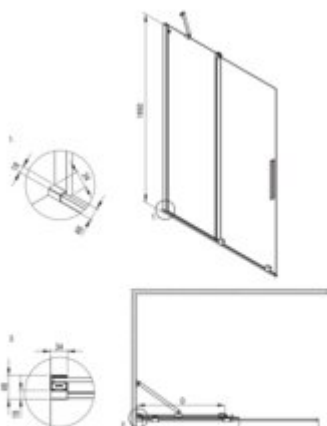

PRIZMA
Shower cabin, square

Product code: KPNDP10P10

EAN: 5907650899792

Color: titanium

Warranty [years]: 5

Model	Type	A (mm)	B (mm)	C (mm)	D (mm)
KTJ K388	800x1950	790-800	310	620	570
KTJ K388	900x1950	880-900	360	670	620
KTJ K326	1200x1950	1180-1200	410	720	670
KTJ K326	1200x1950	1180-1200	510	820	670
KTJ K348	1400x1950	1380-1400	510	720	670

Showe cabin

Width [mm]	1000
Height [mm]	1950
Glass finish	transparent
Glass thickness [mm]	6
Active cover	yes
Side dimension [mm]	1000
Railings	short to perpendicular wall/long to parallel wall
Tempered glass TOTAL WHITE	no
Reversible doors	yes
Installation without shower tray	yes possible
Possibility to install a railing to a perpendicular wall	yes