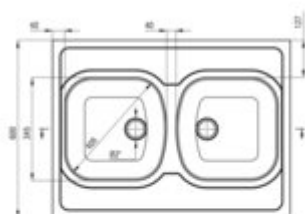

TANGO

Steel sink, 2-bowl

Product code: ZM6_020N

EAN: 5907650846543

Color: satin

Warranty [years]: 2

Sink

Finish	satin
Surface type	satin
Material	steel 201
Installation method	lay-on
Number of bowls	2
Minimum cabinet width [mm]	800
Width [mm]	600
Length [mm]	800
Height [mm]	140
Bowl depth [mm]	140
2nd bowl depth [mm]	140
Equipped with accessories	yes
Drain diameter	2"

Sink waste kit

Finish	steel
Plug type	manual
Low siphon/ Space saver	yes
possibility to connect a dishwasher/ washing machine	yes

Features:

- High-strength stainless steel
- The sink is equipped with fittings with a connection to the dishwasher
- Natural antiseptic properties of steel
- Dedicated cleaning agent, safe for cleaned surfaces
- Self-drilling tap hole - without voiding the warranty.