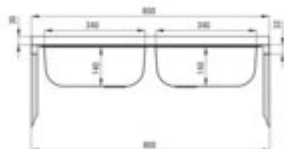

TANGO

Steel sink, 2-bowl

Product code: ZM6_020N

EAN: 5907650846543

Color: satin

Warranty [years]: 2

Sink

Finish	satin
Surface type	satin
Material	steel 201
Installation method	lay-on
Number of bowls	2
Minimum cabinet width [mm]	800
Width [mm]	600
Length [mm]	800
Height [mm]	140
Bowl depth [mm]	140
2nd bowl depth [mm]	140
Equipped with accessories	yes
Drain diameter	2"

Sink waste kit

Finish	steel
Plug type	manual
Low siphon/ Space saver	yes
possibility to connect a dishwasher/ washing machine	yes

Features:

- High-strength stainless steel
- The sink is equipped with fittings with a connection to the dishwasher
- Natural antiseptic properties of steel
- Dedicated cleaning agent, safe for cleaned surfaces
- Self-drilling tap hole - without voiding the warranty.