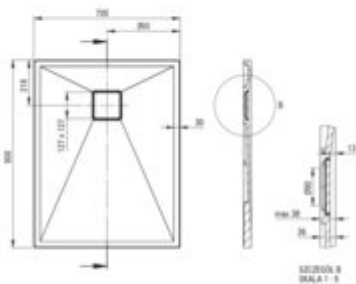

CORREO

Granite shower tray, rectangular

Product code: KQR_T71B

EAN: 5907650837763

Color: anthracite metallic

Warranty [years]: 10

Finish	anthracite metallic
Material	granite
Shape	rectangular
Width [mm]	700
Length [mm]	900
Height [mm]	36
Installation method	directly on the spout, on the construction material support, on the floor level
Drain diameter	90
possibility to cut to size	yes
Hydrophobicity	yes

Features:

- Properties of Deante granite: resistance to impact, high temperature, discoloration, therm
- Hydrophobic properties repel water molecules
- For installation at floor level, directly on the screed or supported by construction mater
- Possibility of cutting the granite shower tray
- Warning! The NHC_029C siphon fits this shower tray
- Warning! The NHC_029D siphon fits this shower tray
- Dedicated cleaning agent, safe for cleaned surfaces
- Only the best materials, the quality of which has been confirmed by laboratory tests
- The finish enriched with silver ions adds antiseptic properties
- Anti-slip properties of granite shower trays