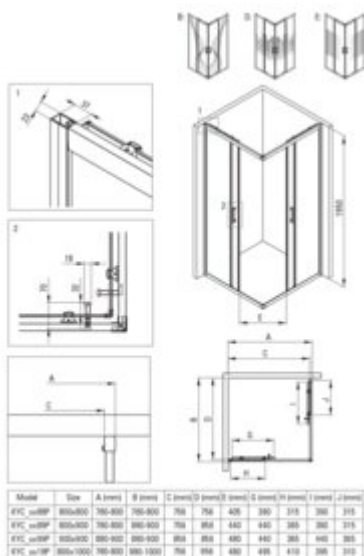

FUNKIA EVO

Shower cabin, square

Product code: KYC_D099P

EAN: 5907650891413

Color: titanium

Warranty [years]: 5

Finish	titanium
Shape	square
Width [mm]	900
Length [mm]	900
Height [mm]	1950
Glass finish	transparent
Glass thickness [mm]	5
Active cover	yes
Adjustment range up to [mm]	20
Masking of assembly elements	yes
Profiles levelling the curvature of the walls	yes
Reversible doors	yes
Installation without shower tray possible	yes
Double top rollers with ball bearings	yes
Detachable lower rollers	yes
Quick assembly with clips	yes

Features:

- An innovative combination of granite and steel
- Hydrophobic Active-Cover coating that makes it easier for water to run off the glass
- Dedicated to Active Cover surfaces
- Double top rollers with ball bearings
- Bottom rollers allow for the door detachment and easier product care
- Possibility to install the cabin without a shower tray, directly on the tiles
- Safe and durable tempered glass
- Resistance to impacts, chemicals and stains in accordance with PN-EN 14428+A1:2008 norm, c
- The profile system makes it possible to reduce the curvature of the walls
- Covering of assembly elements