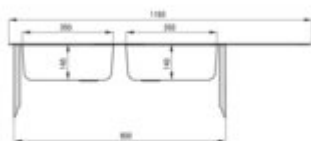

Product code: ZEU_3210

EAN: 5908212005606

Color: décor

Warranty [years]: 2

Sink

Finish	décor
Surface type	décor
Material	steel 201
Installation method	inset
Number of bowls	2
Minimum cabinet width [mm]	800
Width [mm]	500
Length [mm]	1165
Height [mm]	140
Bowl depth [mm]	140
2nd bowl depth [mm]	140
Cut-out Length [mm]	1145
Cut-out Width [mm]	480
Reversible	yes
Equipped with accessories	yes
Drain diameter	2"

Sink waste kit

Finish	steel
Plug type	manual
Low siphon/ Space saver	yes
possibility to connect a dishwasher/ washing machine	yes

Features:

- High-strength stainless steel
- The sink is equipped with fittings with a connection to the dishwasher
- Natural antiseptic properties of steel
- The décor finish has increased scratch resistance
- Dedicated cleaning agent, safe for cleaned surfaces
- Self-drilling tap hole - without voiding the warranty.