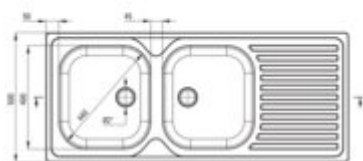

Product code: ZEU_3210

EAN: 5908212005606

Color: décor

Warranty [years]: 2

Sink

Finish	décor
Surface type	décor
Material	steel 201
Installation method	inset
Number of bowls	2
Minimum cabinet width [mm]	800
Width [mm]	500
Length [mm]	1165
Height [mm]	140
Bowl depth [mm]	140
2nd bowl depth [mm]	140
Cut-out Length [mm]	1145
Cut-out Width [mm]	480
Reversible	yes
Equipped with accessories	yes
Drain diameter	2"

Sink waste kit

Finish	steel
Plug type	manual
Low siphon/ Space saver	yes
possibility to connect a dishwasher/ washing machine	yes

Features:

- High-strength stainless steel
- The sink is equipped with fittings with a connection to the dishwasher
- Natural antiseptic properties of steel
- The décor finish has increased scratch resistance
- Dedicated cleaning agent, safe for cleaned surfaces
- Self-drilling tap hole - without voiding the warranty.