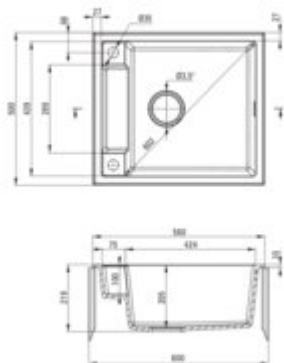

MAGNETIC

Magnetic granite sink, 1-bowl

Product code: ZRM_A103

EAN: 5908212094945

Color: alabaster

Warranty [years]: 18

Sink

Finish	alabaster
Surface type	matte
Material	granite
Installation method	inset
Number of bowls	1
Minimum cabinet width [mm]	600
Width [mm]	500
Length [mm]	560
Height [mm]	219
Bowl depth [mm]	205
Cut-out Length [mm]	540
Cut-out Width [mm]	480
Reversible	yes
Equipped with accessories	yes
Drain diameter	3.5"
Number of holes	2

Sink waste kit

Finish	steel
Plug type	automatic, with a button
Low siphon/ Space saver	yes
possibility to connect a dishwasher/ washing machine	yes

Features:

- Properties of Deante granite: resistance to impact, high temperature, discoloration, therm
- The sink is equipped with fittings with a connection to the dishwasher
- Hydrophobic properties repel water molecules
- The exceptionally spacious and deep bowl will even accommodate trays taken out of the oven
- Magnets embedded in the mass of the sink
- A steel mask is included
- Possibility to buy accessories that perfectly match this model
- Longest, 18 years warranty
- Possibility to buy a cloth rail that fits perfectly with this model
- Possibility to buy a sponge hook that fits perfectly with this model.
- Space-saving siphon which facilitates e.g. sorting waste
- Dedicated cleaning agent, safe for cleaned surfaces
- Possibility to purchase a drainer that perfectly fits this model
- The finish enriched with silver ions adds antiseptic properties
- Automatic plug activated with a CLICK button
- Deante Design Studio Collection