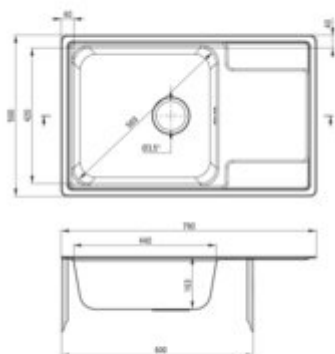

## Steel sink, 1-bowl with drainer

Product code: ZEO\_011C

EAN: 5907650865360

Color: satin

Warranty [years]: 2

### Sink

Finish	satin
Surface type	satin
Material	steel 304
Installation method	inset
Number of bowls	1
Minimum cabinet width [mm]	600
Width [mm]	500
Length [mm]	790
Height [mm]	165
Bowl depth [mm]	165
Cut-out Length [mm]	770
Cut-out Width [mm]	480
Reversible	yes
Equipped with accessories	yes
Drain diameter	3.5"