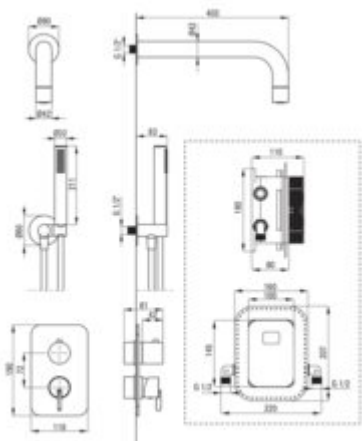

SILIA
Concealed shower set, with mixer
BOX

Product code: BXYZNQSM
EAN: 5907650844518
Color: nero
Warranty [years]: 7

Mixer (BXY_X44M)

Mixer type	Concealed BOX, mixer
Installation method	concealed
Flow class [l/min]	B <= 25.2 (19.9 - 25.2)
Acoustic group [dB]	I (x <= 20)

Mixer (BXY_NQSM)

Mixer type	Concealed BOX
------------	---------------

Spout

Spout type	still
Range of shower/ bath spout [mm]	382

Shower overhead

Shape	round
Material	brass
thickness	42
Diameter [mm]	42
Anti-calc	yes
Number of functions	1
Stream type	rain

Hand shower

Number of functions	1
Anti-calc	yes
Stream type	rain
Additional features	cool-out

Angled hose connector

Finish	nero
Connection type	for the hose with hand shower holder
Shape	round
Material	brass
Connection thread	yes
Concealed mounting	yes