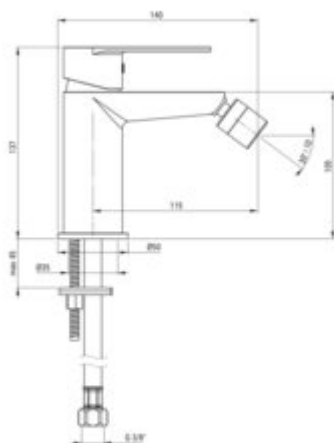

ALPINIA Bidet tap

Product code: BGA_030M

EAN: 5908212054475

Color: chrome

Warranty [years]: 7

Mixer

Finish	chrome
Material	brass
Mixer type	single-handle, mixer
Installation method	standing
Total mixer height [mm]	137
Flow class [l/min]	A <= 15 (9.1 - 15)
Acoustic group [dB]	I (x <= 20)

Mixer cartridge

Ceramic cartridge size	35 mm
------------------------	-------

Spout

Mixer spout range [mm]	115
Material	brass

Aerator

Aerator type	honeycomb
Aerator size	M22

Connecting hose

Length [mm]	450
Installation thread	3/8"
Connection thread	M10

Features:

- Light and subtle design
- Coin-slot aerator
- 45 cm connection hoses included
- The mixer is equipped with a stream aerator
- The mixer body is made of the highest quality brass
- Only the best materials, the quality of which has been confirmed by laboratory tests
- we recommend buying a universal plug in the color of the mixer
- Cleaning agent for fixtures in all colors available