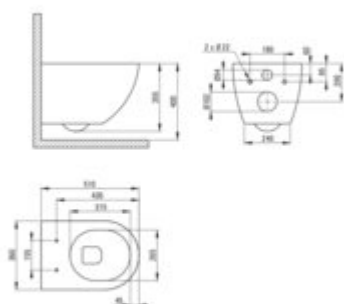

PEONIA

Toilet bowl, wall-mounted

Product code: CDE_NZPW

EAN: 5907650874645

Color: nero

Warranty [years]: 10

Finish	nero
Material	ceramic
Type	wall-mounted
Rim type	rimless
Hidden mountings	yes
Width [mm]	360
Length [mm]	510
Height [mm]	355
Mounting holes spacing / Axis [mm]	180
Toilet seat	sold separately
Designed for installation with a mechanical concealed frame with a 3/6 l drain valve setting	no
In the case of pneumatic racks, an additional orifice reducing the water flow is required	no
Mounting kit included	yes

Features:

- Hard and durable ceramics does not lose its properties with long use
- Antibacterial coating, preventing the growth of microorganisms
- Rimless bowl for easy cleaning and hygiene
- Slow-close toilet seat sold separately
- Mounting system with hidden fixings
- Hygienic certificate of the National Institute of Hygiene confirming the product's complia
- Dedicated cleaning agent, safe for cleaned surfaces