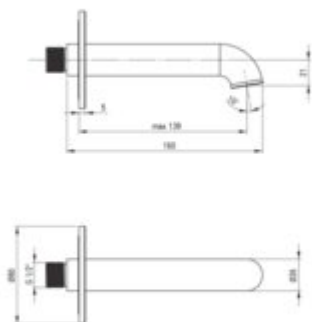

## Washbasin and bath spout

**Product code:** NQS\_A80K

**EAN:** 5907650882091

**Color:** bianco

**Warranty [years]:** 2

### Aerator

Aerator type	silicone, laminar
Stream type	full
Aerator size	M24
Thread type	external

### Spout

Finish	bianco
Spout type	bathtub
Material	brass
Spout type	still
Range of shower/ bath spout [mm]	147
Spout length [mm]	160
aerator	yes
Concealed mounting	yes
Additional features	dodatkowy aerator umywalkowy w komplecie